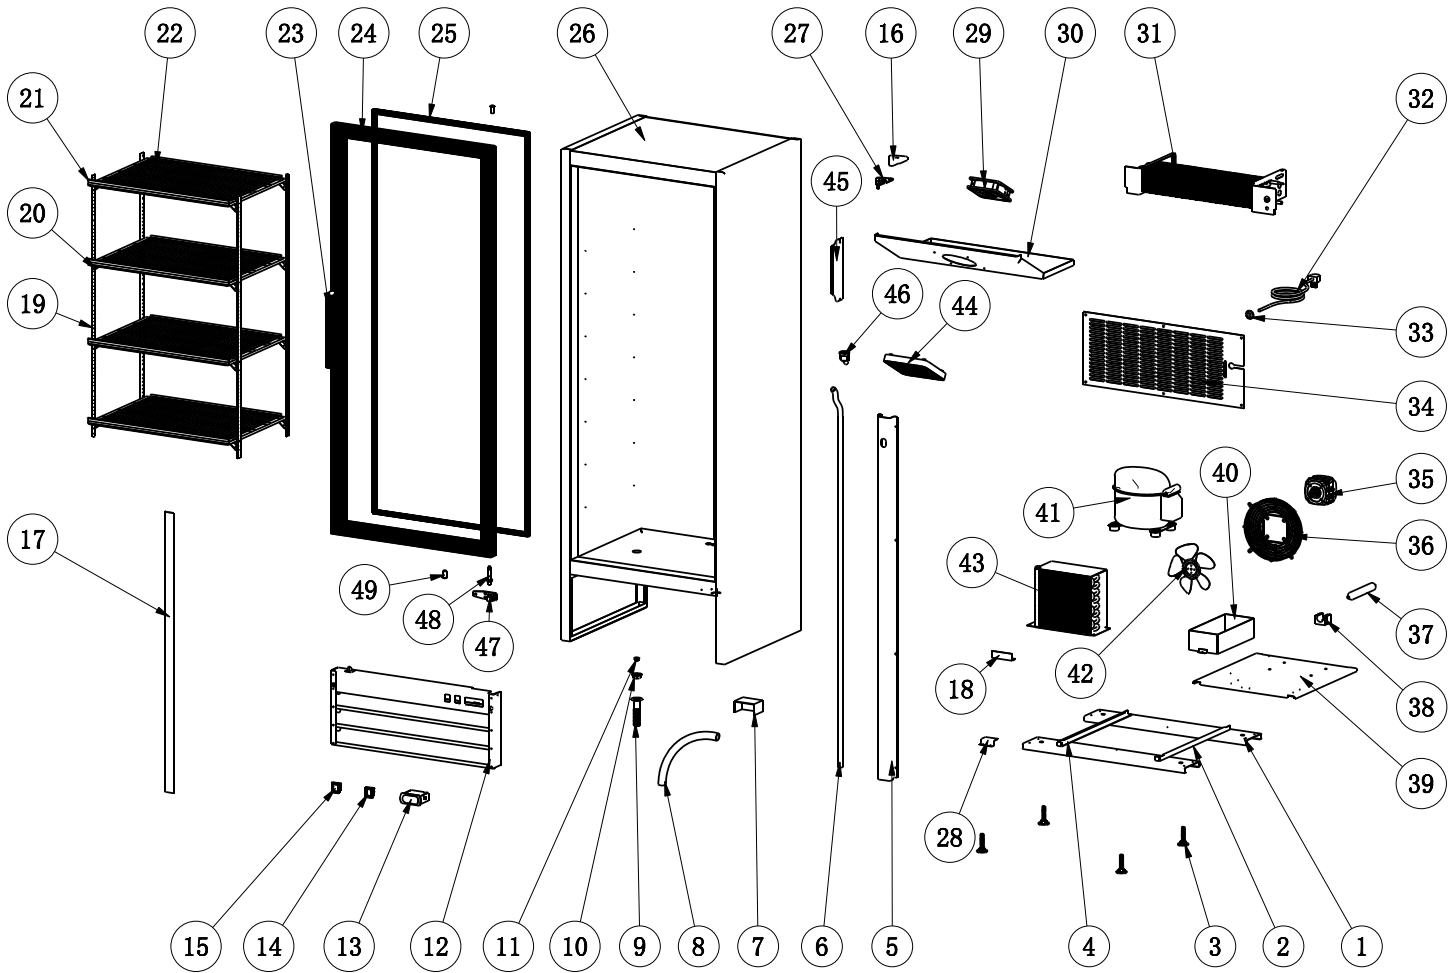

# Parts Breakdown

Model RE-CN-0009E-HC 59033

# Parts Breakdown

## Model RE-CN-0009E-HC 59033

Item No.	Description	Position	Item No.	Description	Position	Item No.	Description	Position
AE895	Castor Supporter for 59033	1	AB974	Handle for Installation Board for 59033	18	AF825	Evaporator Fan Motor for 59033	35
AE896	Right Track for Installation Board for 59033	2	AE900	K Strip for 59033	19	AA207	Condenser Fan Motor Cover for 59033	36
AA185	Leveling Feet for 59033	3	26884	K Clip for 59033	20	AB594	Filter for 59033	37
AE897	Left Track for Installation Board for 59033	4	AA693	Shelf Tag for 59033	21	AB595	Filter Fixer for 59033	38
AE898	Back Plate for 59033	5	AA694	Shelf for 59033	22	AE904	Compressor Unit Installation Board for 59033	39
AA528	Drain Hose for 59033	6	AA695	Glass Door Handle for 59033	23	AE905	Outer Drain Pan for 59033	40
AI385	Waterproof Cover of Thermostat for 59033	7	AA696	Glass Door for 59033	24	AI386	Compressor for 59033	41
AA216	Drain Tube for 59033	8	AA697	Glass Door Gasket for 59033	25	AA208	Condenser Fan Blade for 59033	42
AA686	Plastic Drain Pipe with Fixer for 59033	9, 10	AA699	Upper Right Hinge Holder for 59033	27	AA709	Condenser for 59033	43
AA687	Drain Pipe Cover for 59033	11	AA304	Installation Board Limited Block for 59033	28	AA710	Evaporator Fan Motor Cover for 59033	44
AE899	Front Grille for 59033	12	AA128	Condenser Fan Motor for 59033	29	AA711	LED Power Supply for 59033	45
AB109	Thermostat for 59033	13	AE902	Evaporator Cover for 59033	30	AA712	Inner Drain Tube Connector for 59033	46
AA362	LED Light Switch for 59033	14	AA702	Evaporator for 59033	31	AA713	Bottom Right Hinge Holder for 59033	47
AA124	Power Switch for 59033	15	AA135	Power Cord for 59033	32	AA714	Hinge Axis for 59033	48
AA689	Upper Hinge Cover for 59033	16	AA703	Power Cord Cover for 59033	33	AA715	Axis Cover for 59033	49
AA690	LED Light for 59033	17	AE903	Back Grill for 59033	34			